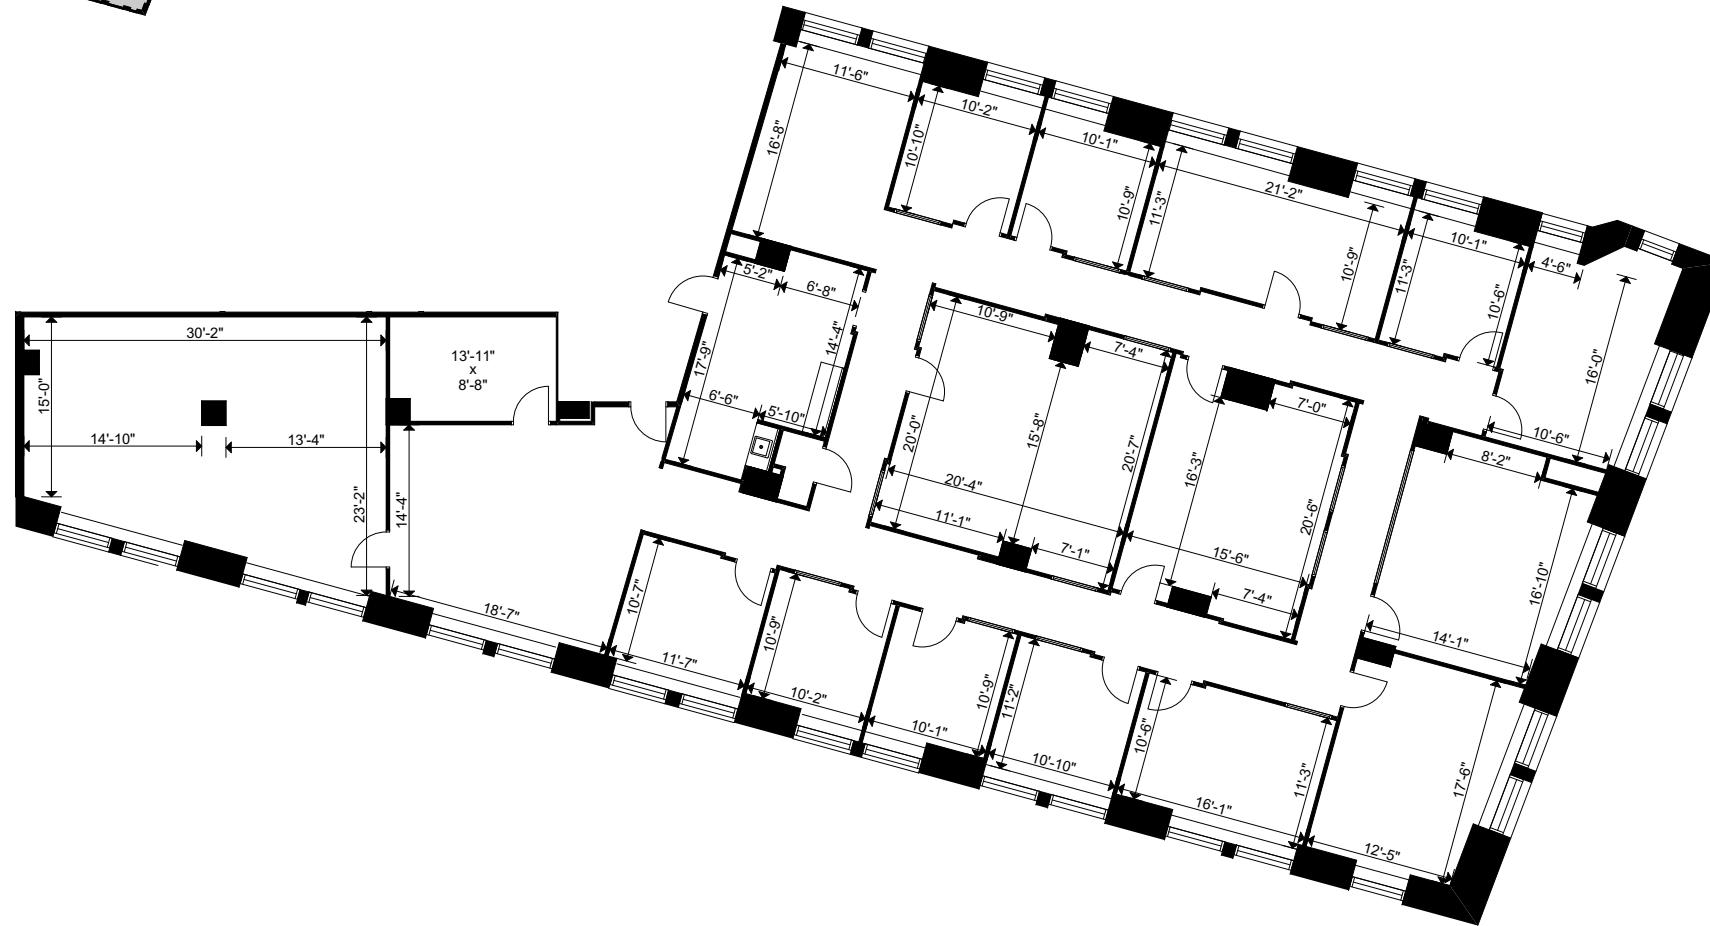

HURT BUILDING

Version: V1 Prepared: 10/05/2017

50 Hurt Plaza Southeast
Atlanta, Georgia

Suite 1250

Rentable Area
6,901 sq ft

*Area determined according to:
ANSI/BOMA Z65.1-2010 A

Claire Ross
404-995-2473
Claire.Ross@am.jll.com